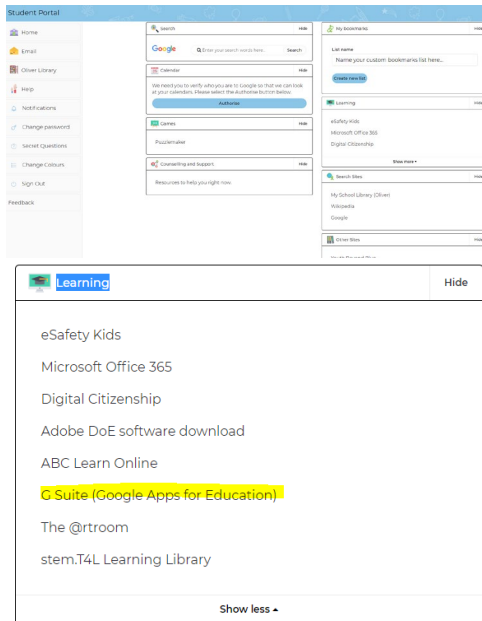

Steps to access Google Classroom

1. Students are to log in to the Student Portal using the same steps as accessing emails.
2. Once students are in their Student Portal they will need to scroll down to the Learning tab and expand it. Once expanded there will be a link to G Suite.

3. Once G Suite opens, click on the Classroom icon and it will take you to the Classroom homepage.