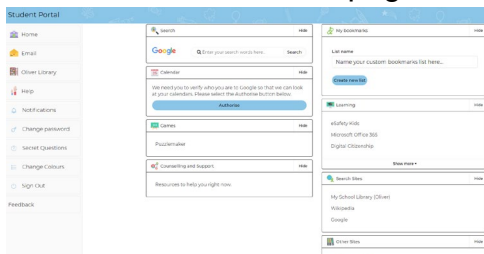

Steps to access student email

1. Log in to the device and open your internet browser. Google Chrome is the best browser to use for this process. If you do not have Chrome installed, download the browser using Internet Explorer/Edge.

2. In Chrome google “det student portal” and select the first link.
3. Students log in with their usual school username and password

Login with your DoE account

User ID
Enter your user ID
Example: jane.citizen

Password
Enter your password

[Log in](#)

[Forgot your password?](#)

4. Once logged in to their Student Portal, students can click on the email link on the left hand side of the page.

5. Students should check their emails regularly to see if staff have contacted them. New tasks and information will be emailed to students regularly.